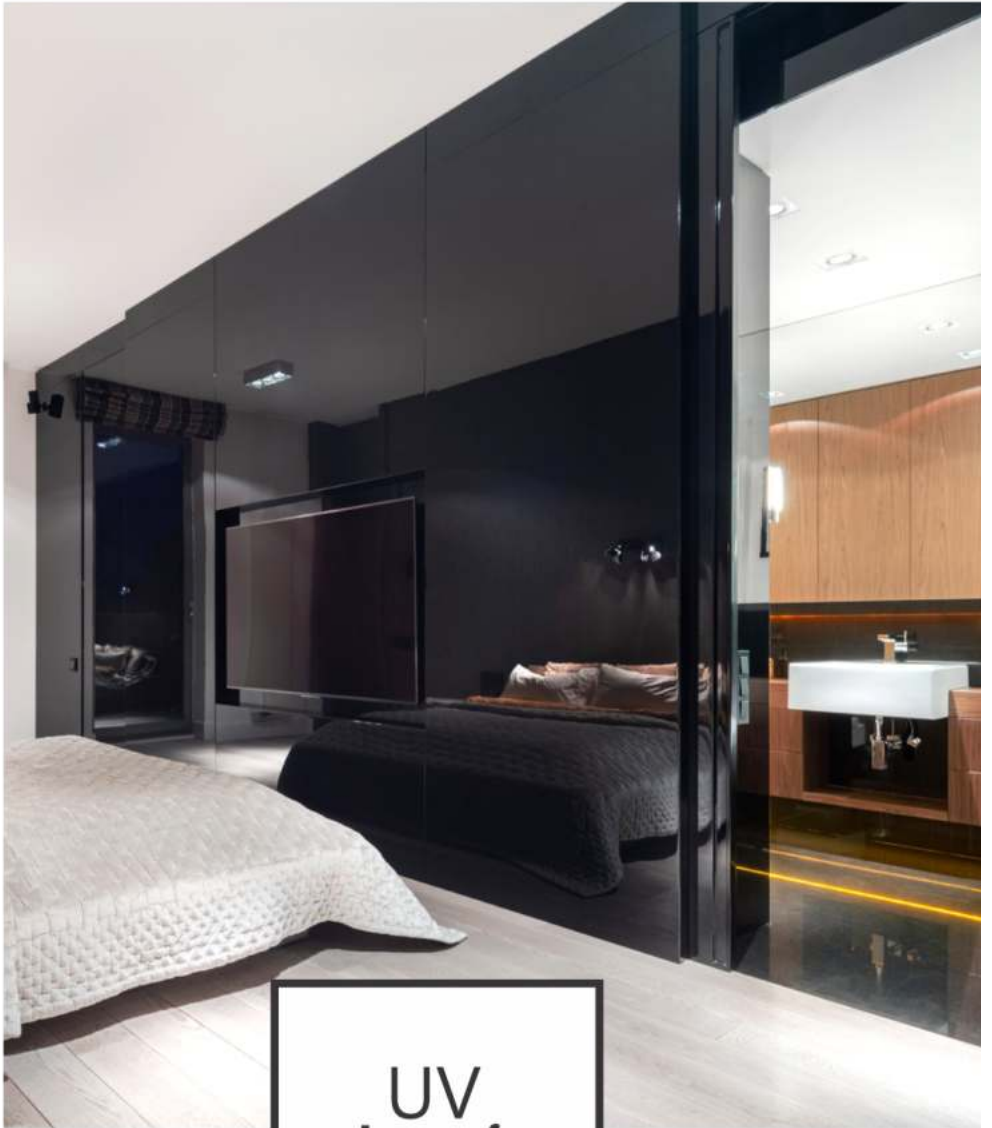

Brushed Wood ——— 53-55

56-58 ——— Groove

Floral ——— 59

Veneer ——— 60

61-63 ——— Door Skin

Colors shown in the catalogue are for reference only
Please check physical sheet before buying

zrkgroup.com

NEW ARRIVALS